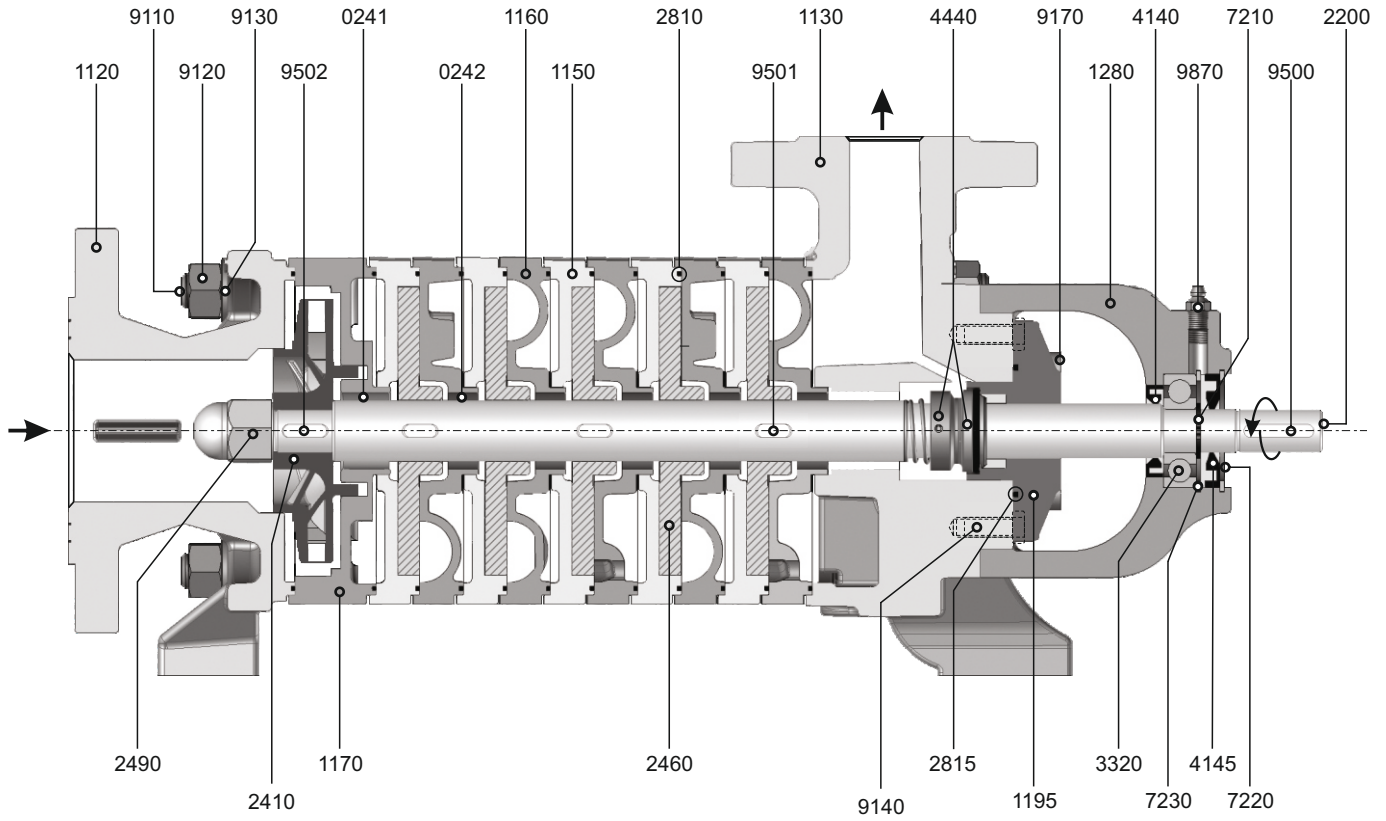

Spare Part List for Model PSC with Mechanical Seal

Item	Part List	Item	Part List	Item	Part List
0241	Impeller Bushing	2460	Vane Impeller	9110	Tie Bolt
0242	Vane Impeller Bushing	2490	Hexagonal Shaft Nut (<i>Left-Hand Thread</i>)	9120	Tie Bolt Nut
1120	Suction Casing	2810	Stage O-Ring	9130	Tie Bolt Washer
1130	Discharge Casing	2815	Mechanical Seal Casing O-Ring	9140	Screw for Bearing Casing
1150	Suction Body	3320	Ball Bearing	9170	Screw for Mechanical Seal Casing
1160	Discharge Body	4140	Lip Seal (Inner)	9500	Flat Key for Coupling
1170	Impeller Body	4145	Lip Seal (Outer)	9501	Flat Key for Vane Impeller
1195	Mechanical Seal Casing	4440	Mechanical Seal	9502	Flat Key for Impeller
1280	Bearing Casing	7210	Snap Ring for Shaft	9870	Grease Fitting
2200	Shaft	7220	Snap Ring for Bearing		
2410	Impeller	7230	Snap Ring for Lip Seal		